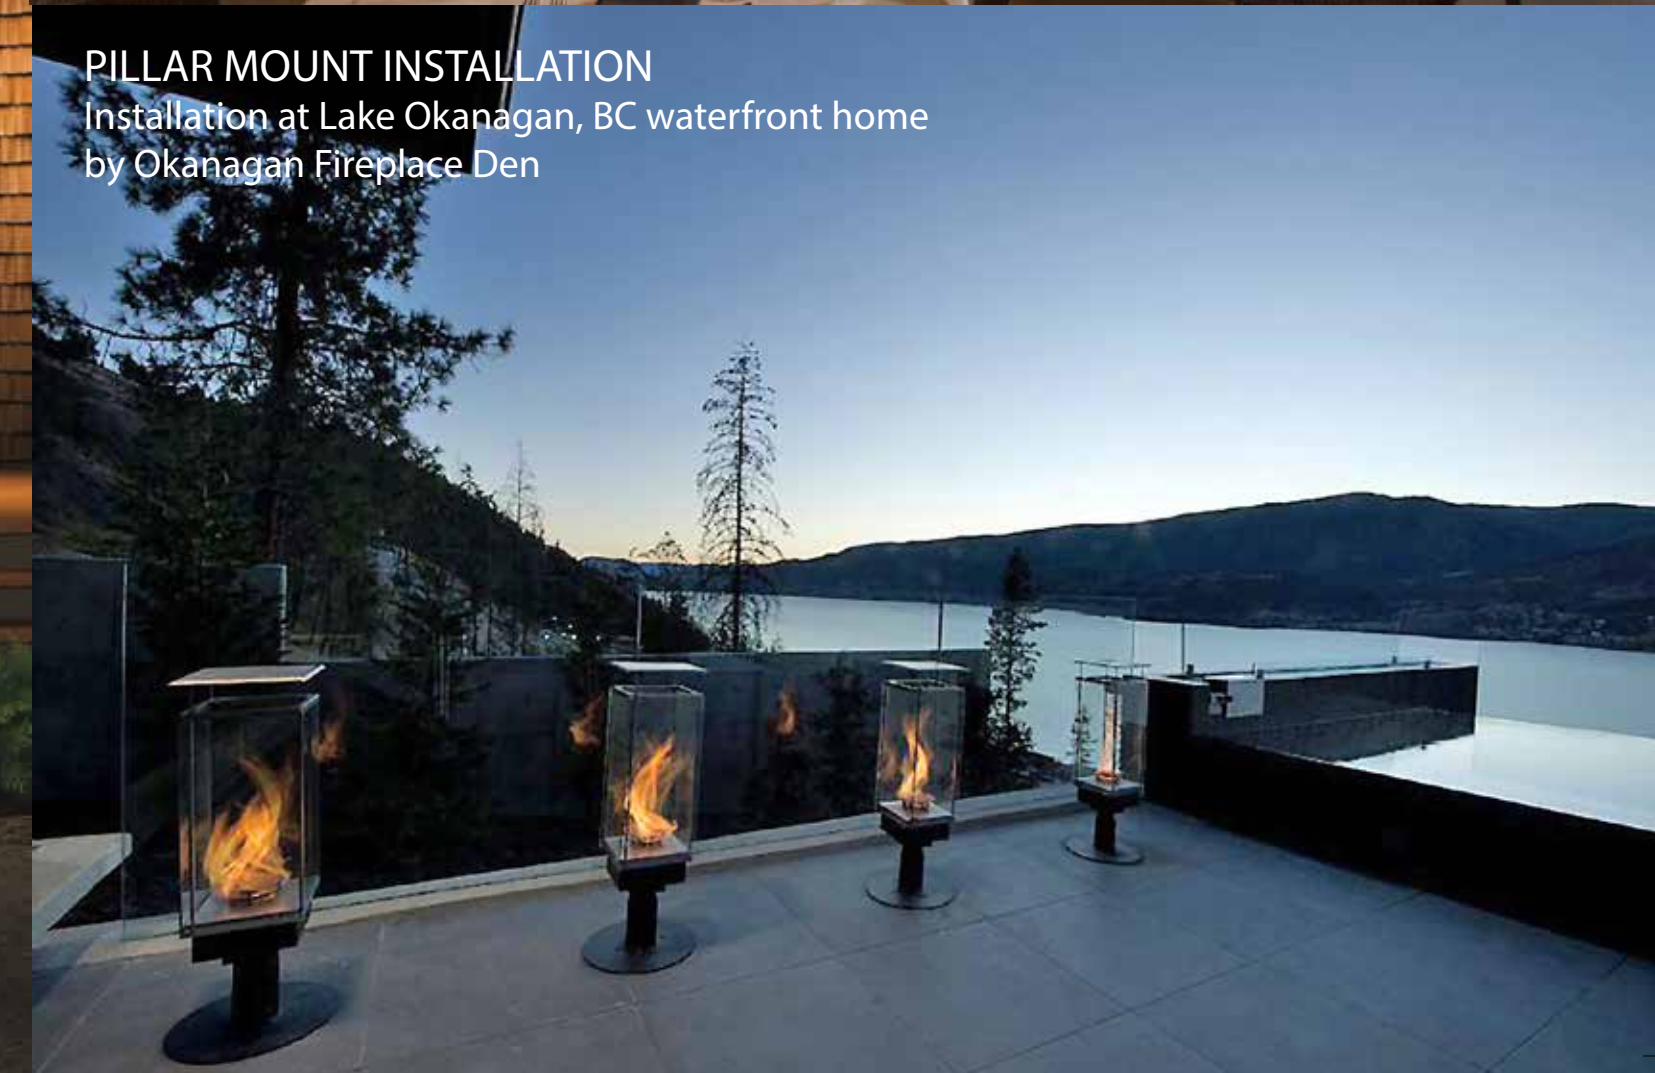

THE AWARD WINNING TEMPEST TORCH™

Gas Lamps By Travis Industries

Post Mount Installation

Breaking the barriers of standard torch design, Travis Industries proudly unveils the Tempest Torch™ - a dramatic decorative outdoor gas lamp. The patent pending Tempest Torch creates a natural venturi without the use of electricity or a fan. This natural venturi effect causes the flame to spiral and dance within the tempered glass walls.

Created as a decorative outdoor furnishing for a wide array of exterior settings and applications, the Tempest Torch is designed to be the ultimate in lighting enhancement. The display possibilities are nearly endless: outdoor living spaces, retail or business store fronts, front walkways and lighting pool areas. They can be mounted onto movable bases, permanent post, pillars or on an exterior wall by an entry.

Gas Lamp by Travis Industries

BUILT IN AMERICA

DECK INSTALLATION
Shown with Cast Post Cover

WALL MOUNT INSTALLATION

POST & WALL MOUNT INSTALLATIONS
Eddie V's Prime Seafood Restaurant in Orlando, Florida
Installation by Southeast Steel Appliance Sales

PILLAR MOUNT INSTALLATION
Installation at Lake Okanagan, BC waterfront home
by Okanagan Fireplace Den