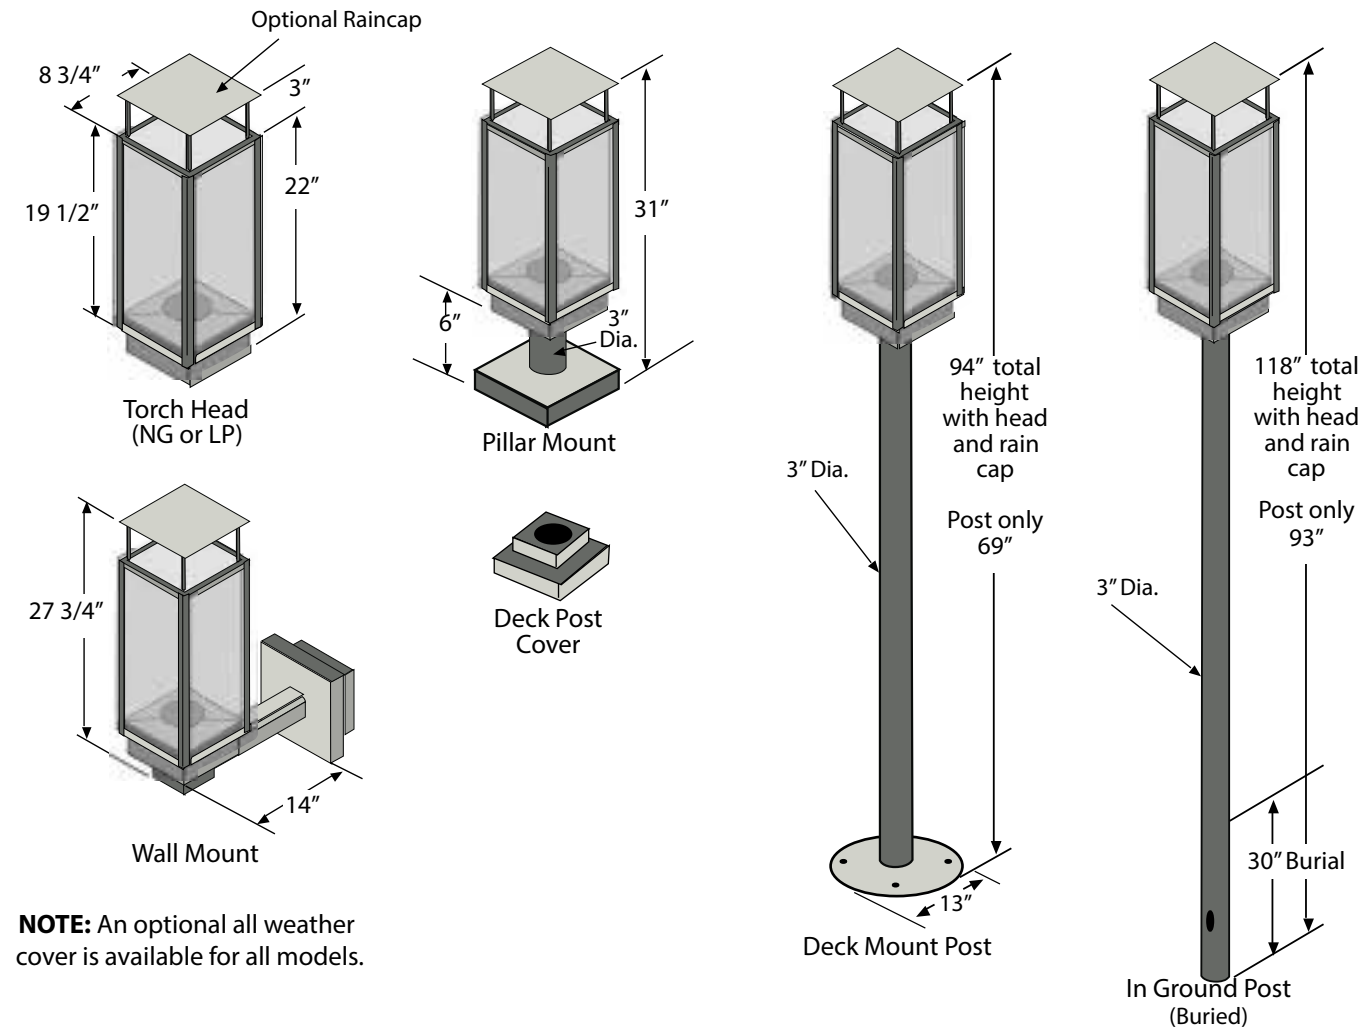

Installation Options

The Tempest Torch include a gas valve, burner, igniter, glass panels and frame and are available in NG or LP.

You have the option to install the Tempest Torch as:

- Wall Mount, for entry ways and sides on building
- Deck Mount Post, for installation on decks (94" tall)
- In Ground Post, for installation in ground (buried)
- Pillar Mount, for columns or pedestals (6" tall)

Easy access control panel with Piezo igniter for easy lighting and high to low flame control. IPI version does not have the control panel.

- Tempered glass (easily removed for cleaning)
- Durable stainless steel frame and burner
- Automatic gas shut off if flame goes out
- Easy access control panel
- Electric IPI or Piezo igniter models
- Wet weather lighting port
- Single On/Off and flame height control
- Natural Gas or Propane models
- Automatic tip-switch shut-off on Portable Model
- Rain Cap (optional to use)
- Optional Cast Post Cover
- Optional All Weather Cover

THE AWARD WINNING TEMPEST TORCH™

Gas Lamps By Travis Industries

NOTE: An optional all weather cover is available for all models.

Minimum Clearances To Combustibles

Floor: 2.5" combustible floor to bottom (base) of torch
Walls: 8" measured from glass surface
Ceiling: 26" measured from the torch top (glass frame) with or without the raincap. (Refer to the Owner's Manual for further details)